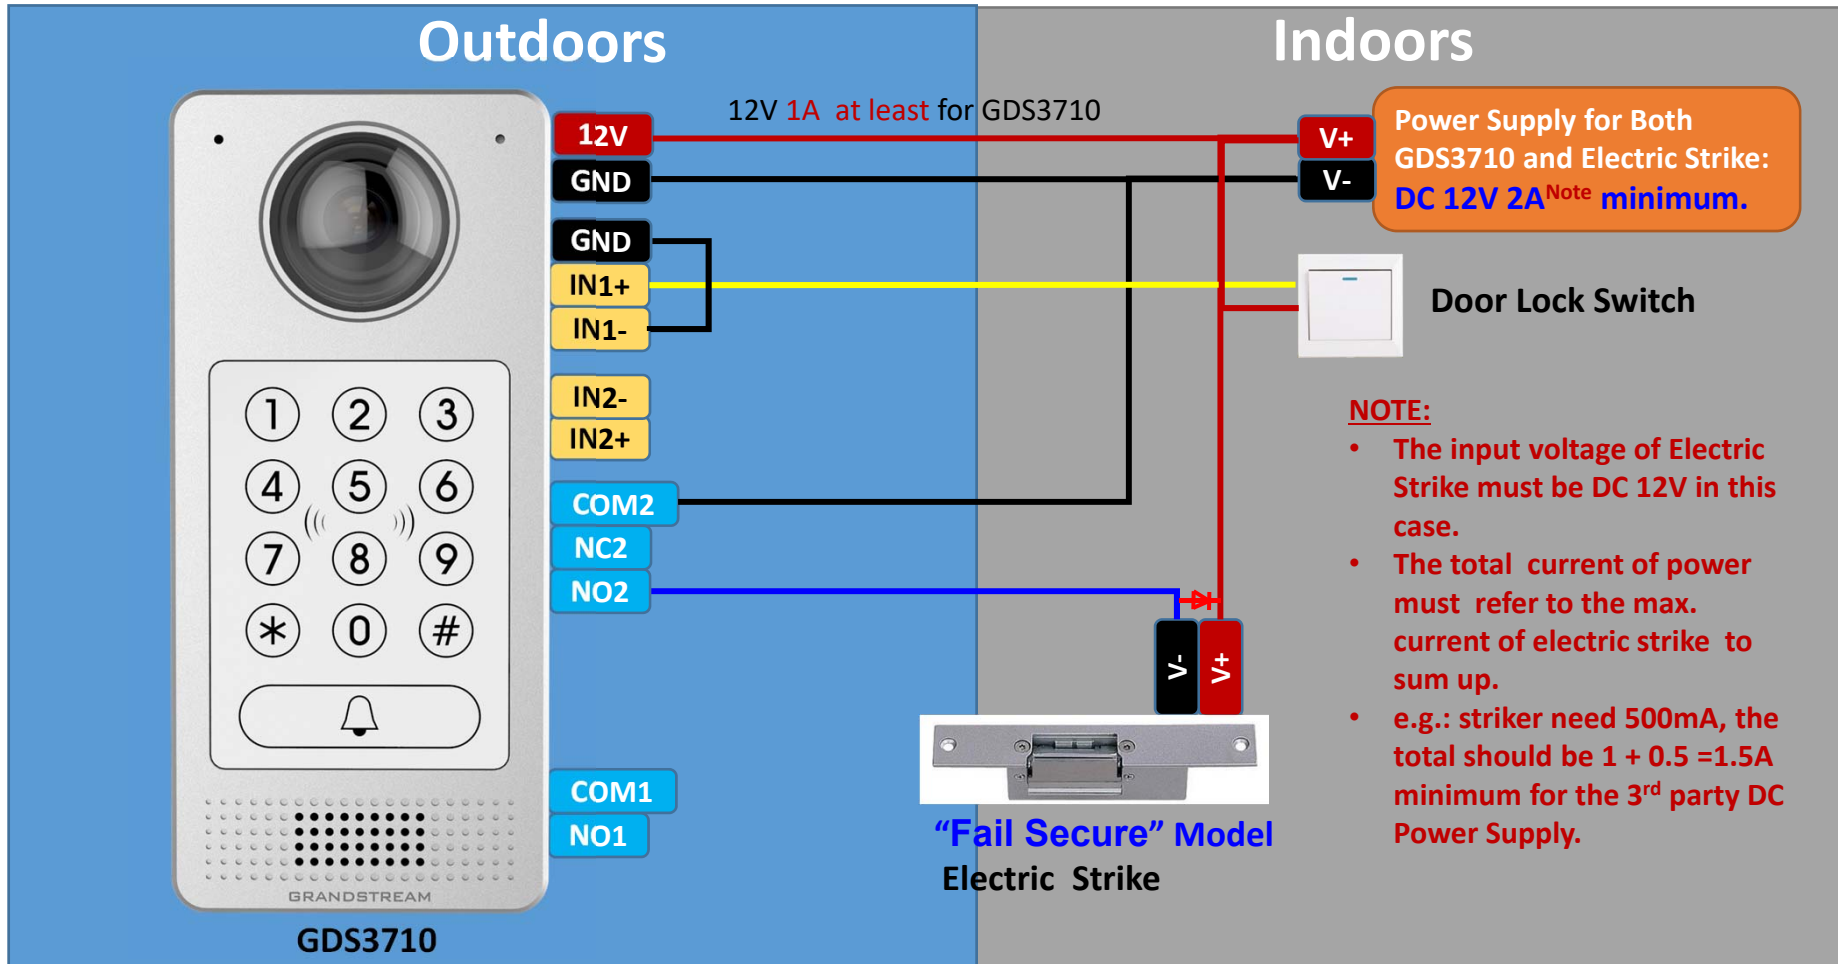

# GDS3710 Connection & Wiring Diagrams ---- "Fail Safe" Electric Strike, 3<sup>rd</sup> Party Power Supply

# GDS3710 Connection & Wiring Diagrams ---- “Fail Secure” Electric Strike, 3<sup>rd</sup> Party Power Supply

# GDS3710 Connection & Wiring Diagrams ---- “Fail Safe” Electric Strike, POE Power Supply