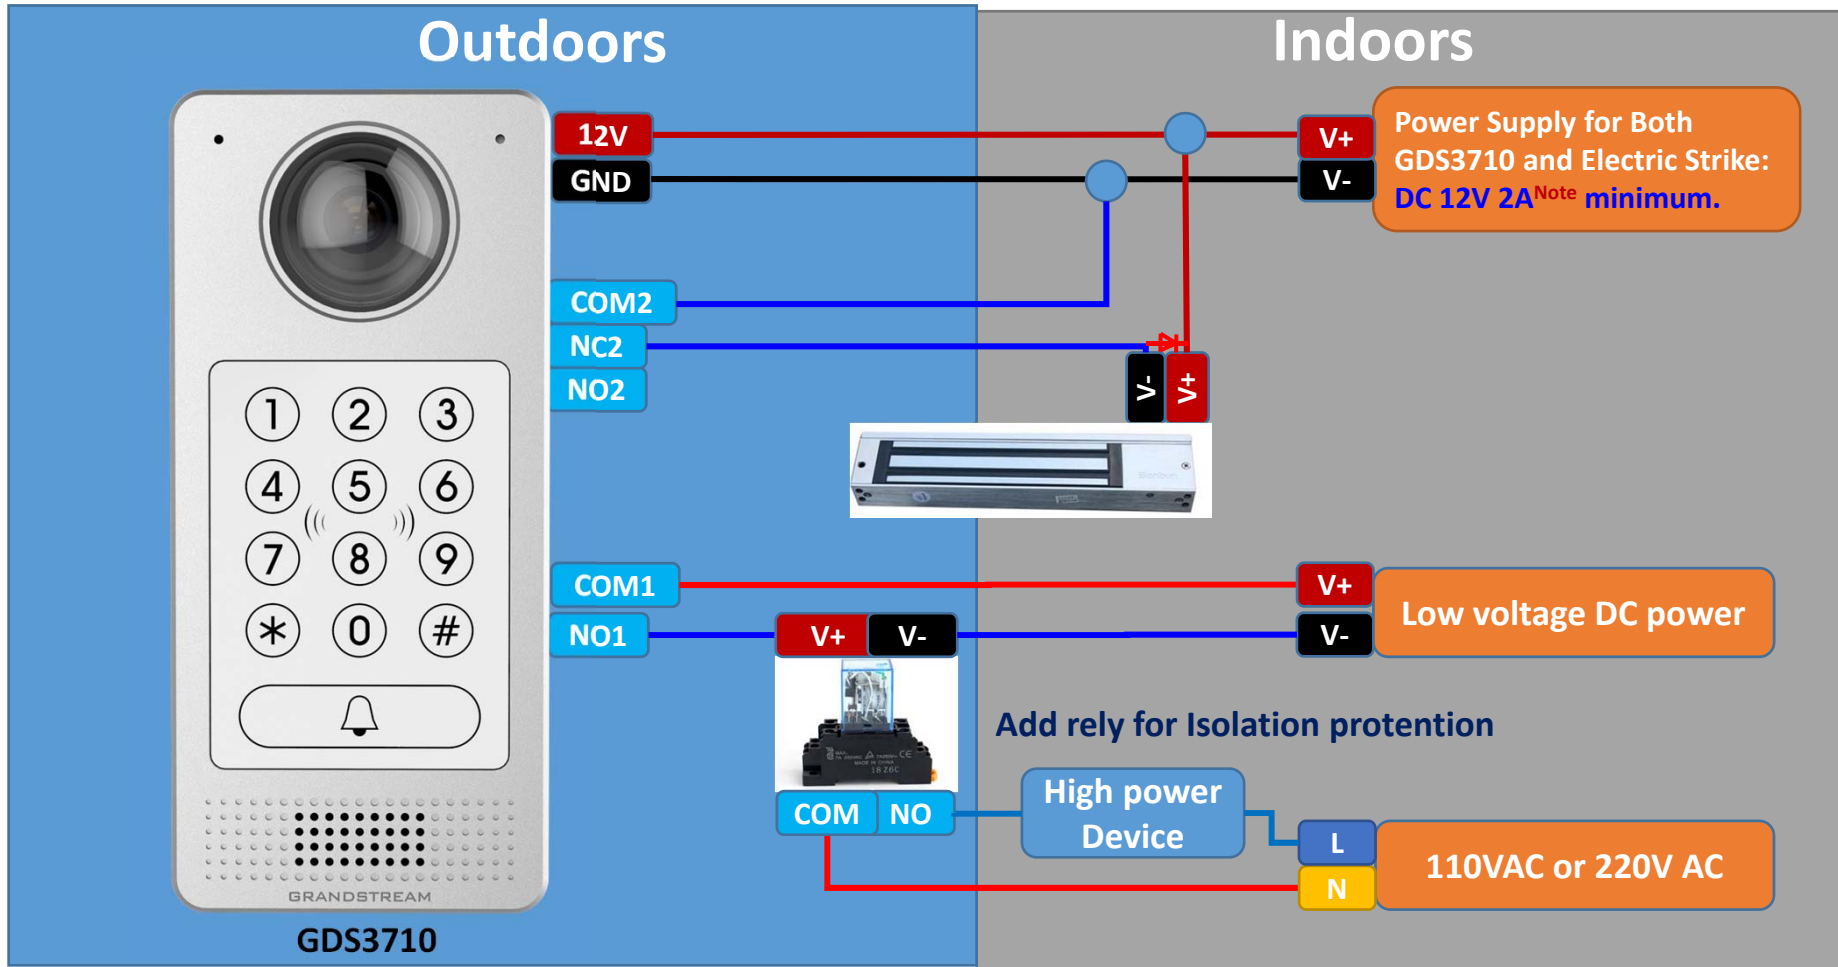

GDS3710 Connection & Wiring Diagrams ---- Good Electric Strike & High Power Device Connection