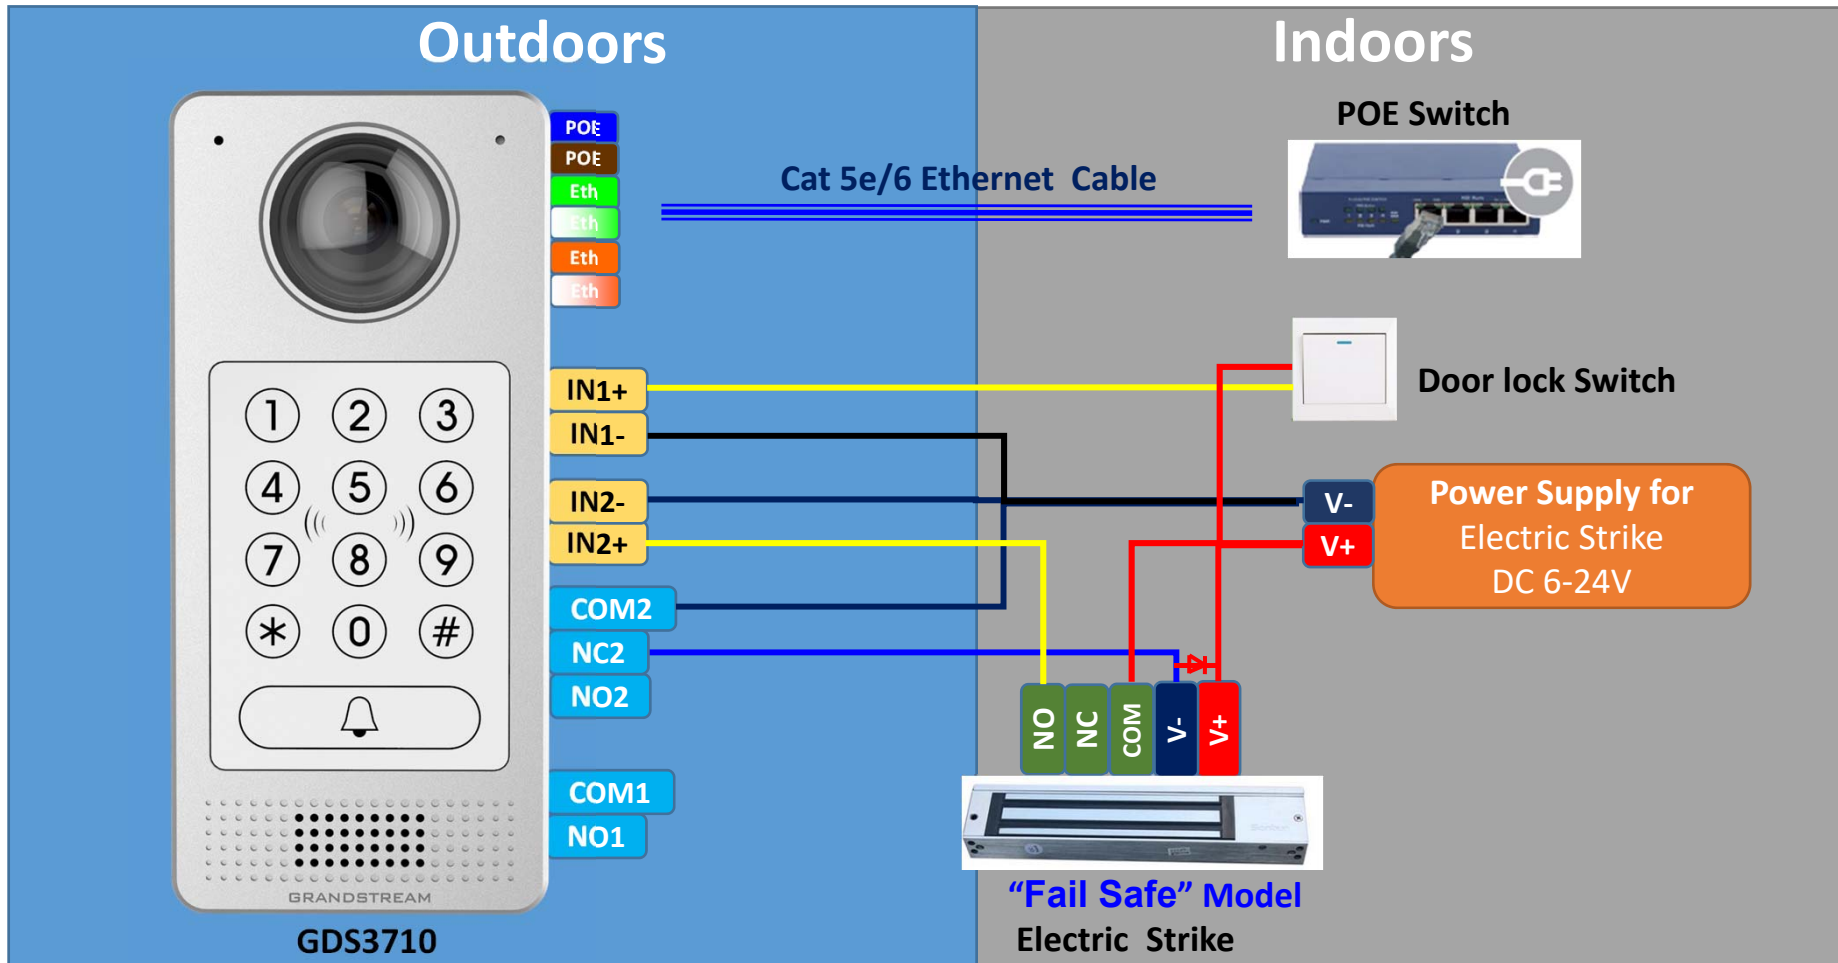

# GDS3710 Connection & Wiring Diagrams ---- "Fail Safe" Electric Strike, 3<sup>rd</sup> Party Power Supply

# GDS3710 Connection & Wiring Diagrams ---- “Fail Secure” Electric Strike, 3<sup>rd</sup> Party Power Supply

# GDS3710 Connection & Wiring Diagrams ---- “Fail Safe” Electric Strike, POE Power Supply