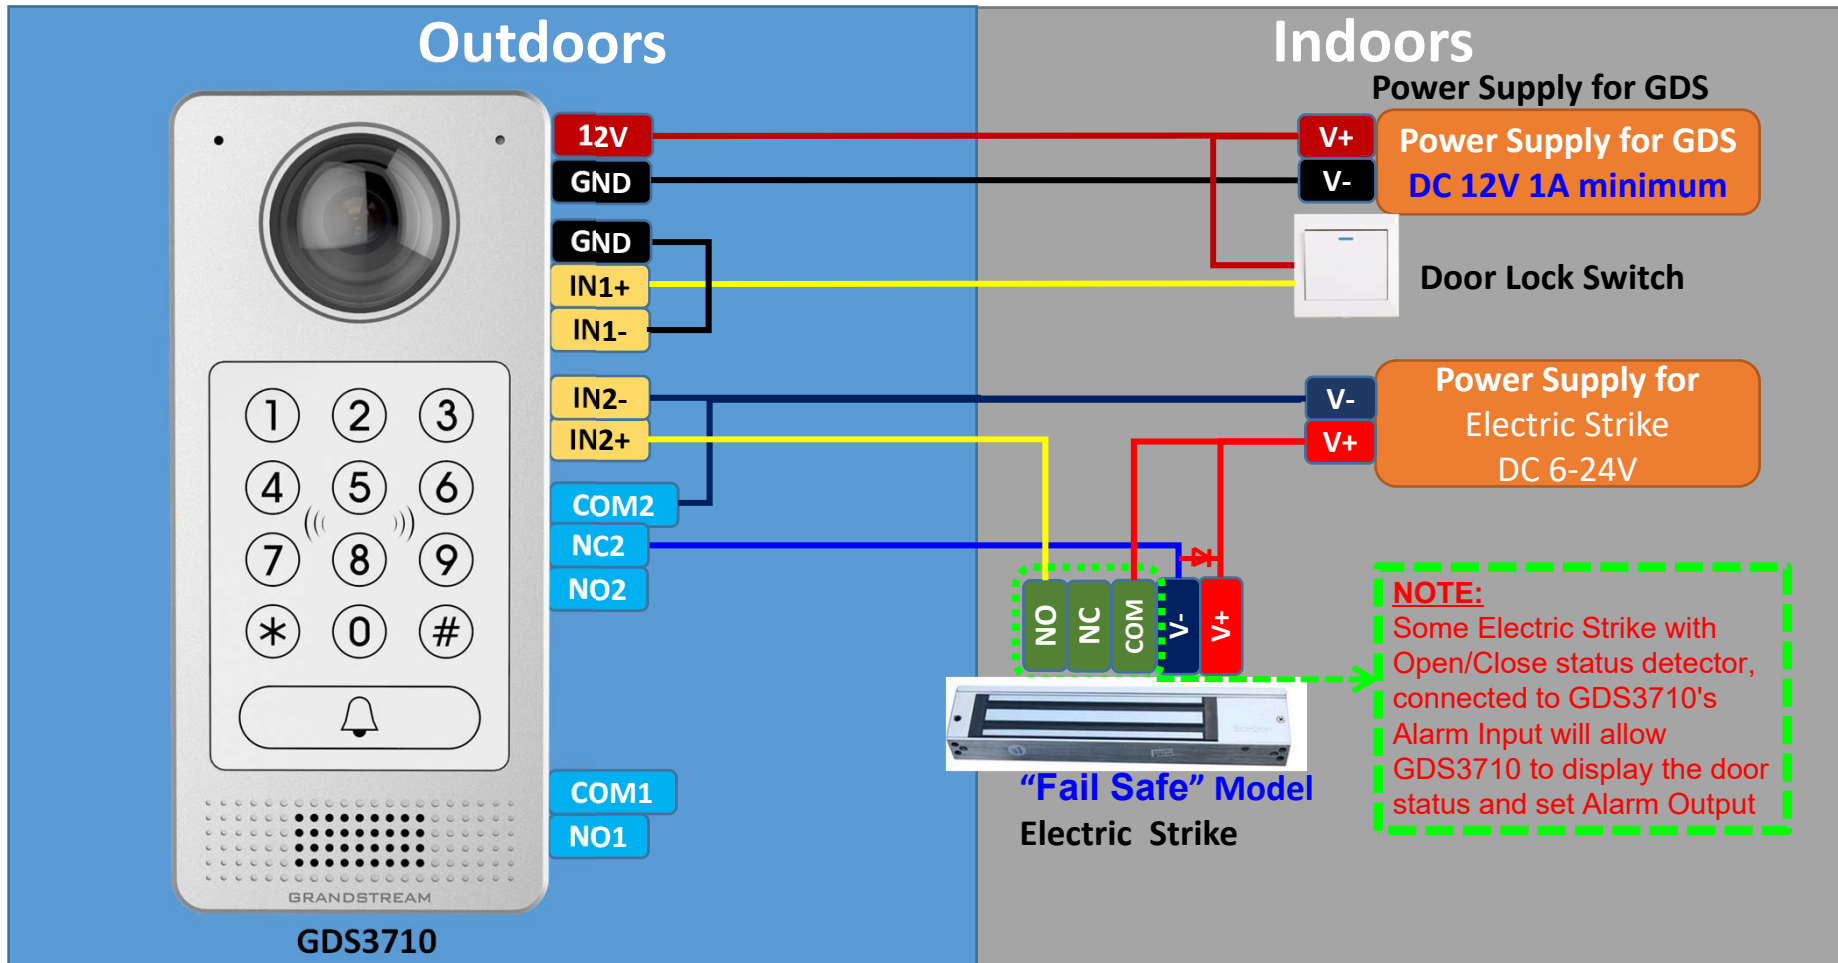

# GDS3710 Connection & Wiring Diagrams ---- "Fail Safe" Electric Strike, 3<sup>rd</sup> Party Power Supply

# GDS3710 Connection & Wiring Diagrams ---- “Fail Secure” Electric Strike, 3<sup>rd</sup> Party Power Supply

# GDS3710 Connection & Wiring Diagrams ---- “Fail Safe” Electric Strike, POE Power Supply