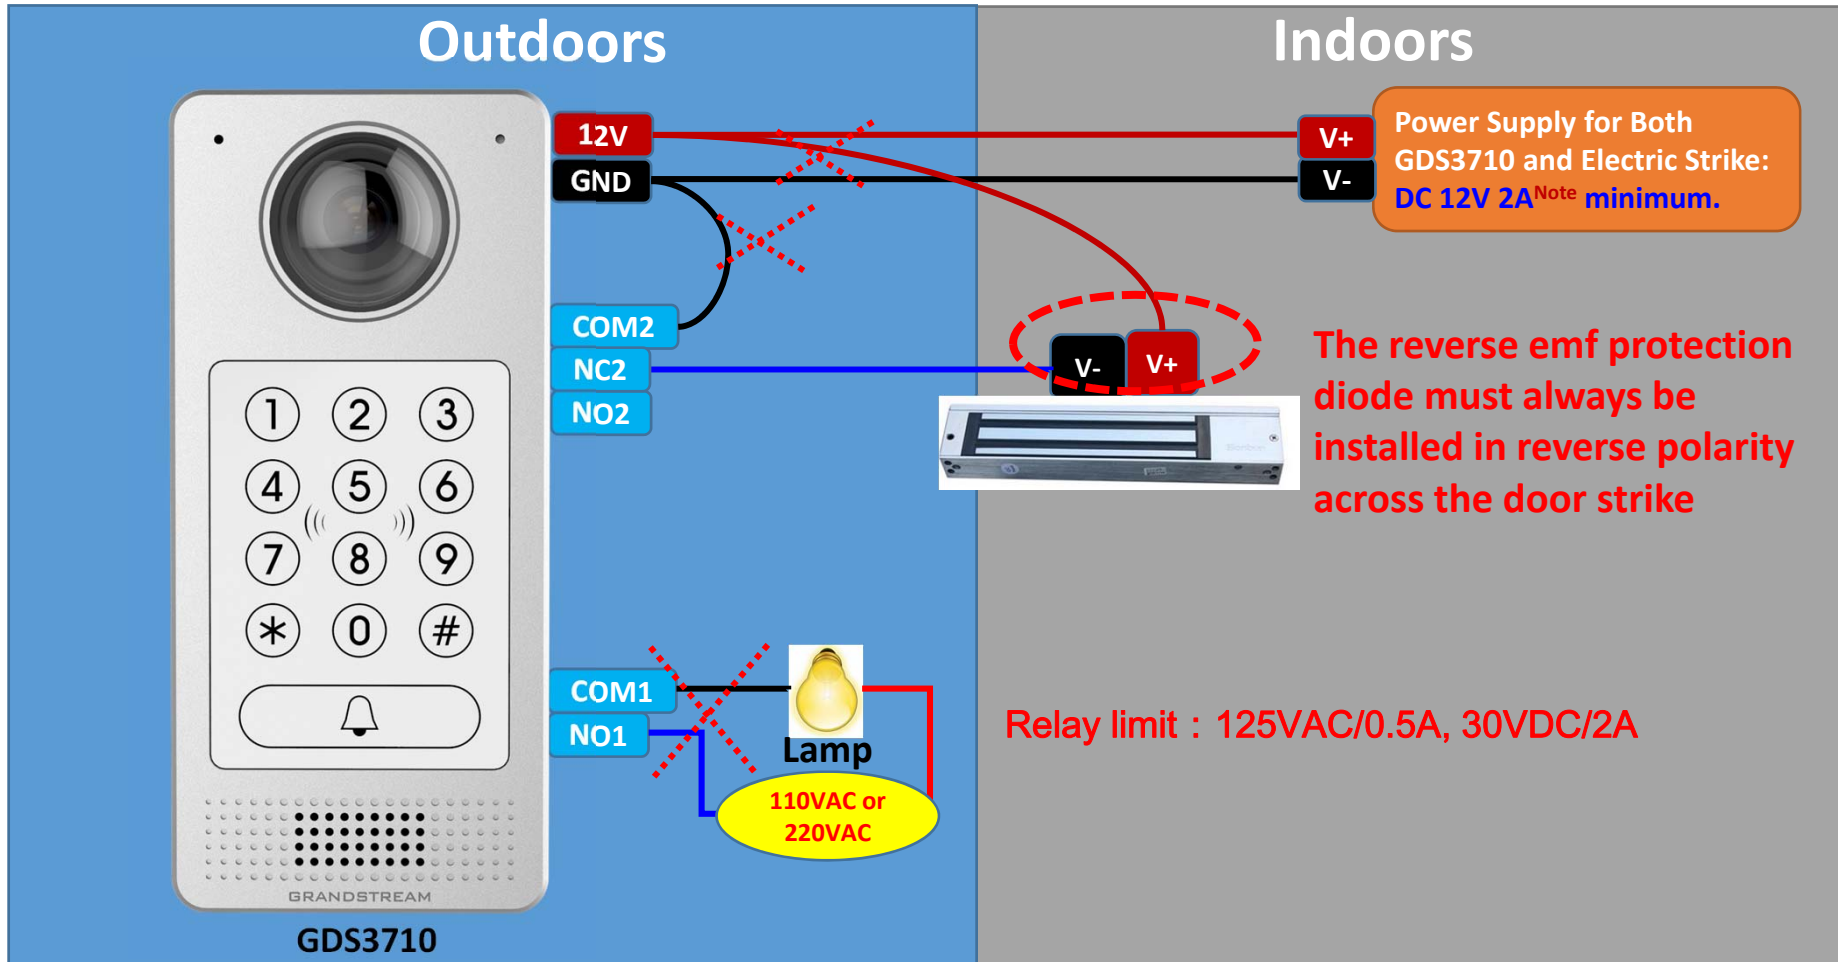

# GDS3710 Connection & Wiring Diagrams ---- "Fail Safe" Electric Strike, 3<sup>rd</sup> Party Power Supply

# GDS3710 Connection & Wiring Diagrams ---- “Fail Secure” Electric Strike, 3<sup>rd</sup> Party Power Supply

# GDS3710 Connection & Wiring Diagrams ---- “Fail Safe” Electric Strike, POE Power Supply

# GDS3710 Connection & Wiring Diagrams ---- *Inappropriate* Electric Strike Connection

**GDS3710 Connection & Wiring Diagrams ---- Good Electric Strike & High Power Device Connection**