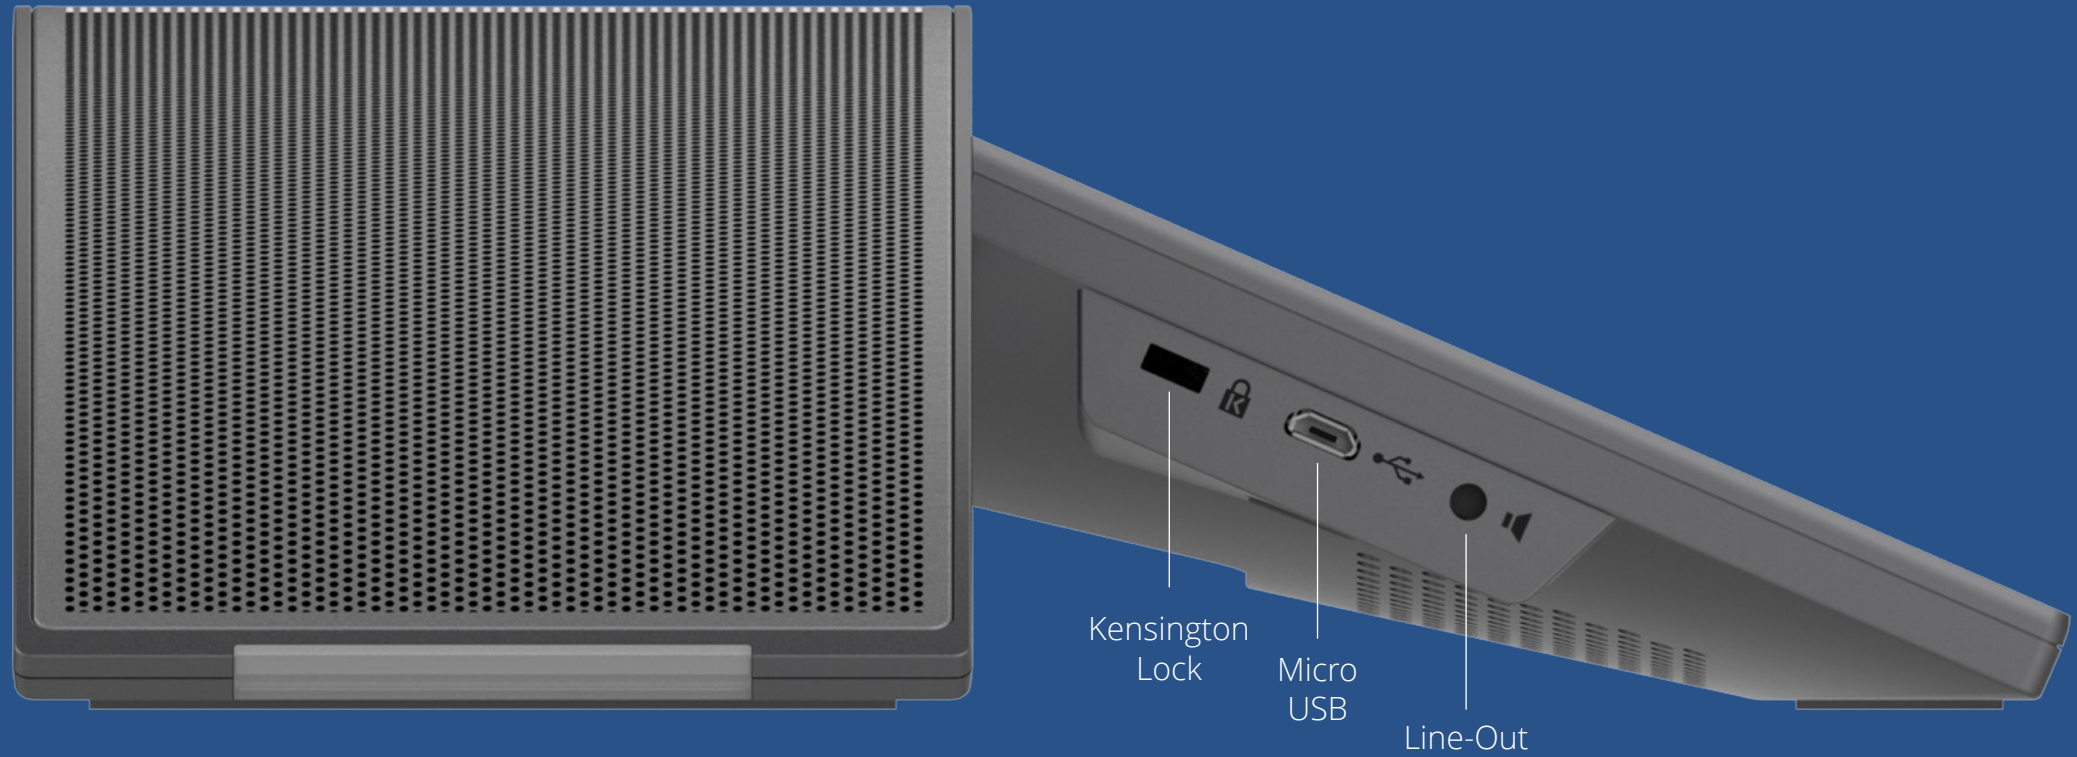

LED Status Indicator

Call

Contacts

Call History

Mute / Unmute

Volume Down

Home

Volume Up

Back

zoom

Certified

1x Gigabit network port + 1x media located underneath the speaker

1x Gigabit network port + 1x media located underneath the speaker

INTEGRATE WITH GRANDSTREAM SOLUTIONS

GVC Series

Extend the audio to/from any GVC Series device to create an immersive experience