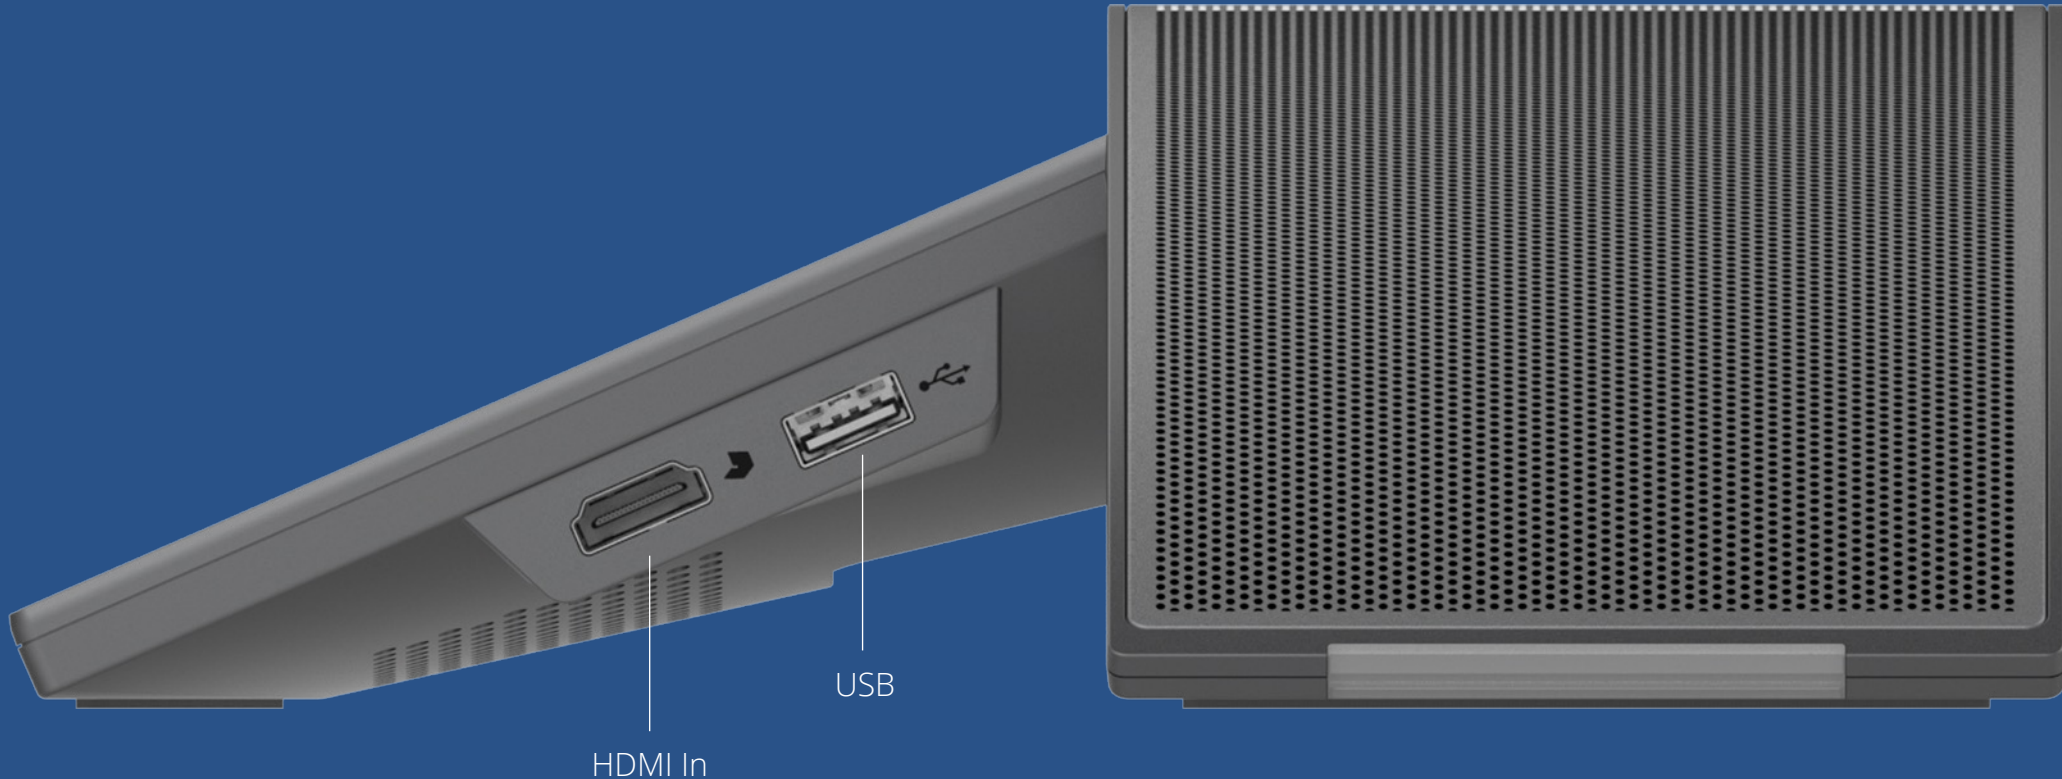

Back

zoom

Certified

1x Gigabit network port + 1x media located underneath the speaker

1x Gigabit network port + 1x media located underneath the speaker

INTEGRATE WITH GRANDSTREAM SOLUTIONS

GVC Series

Extend the audio to/from any GVC Series device to create an immersive experience