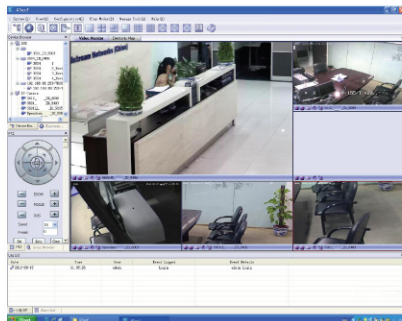

GXV3651_FHD

Full High Definition (1080P) IP Camera

ONVIF compliant H.264 full high definition (1080p) IP camera with advanced 1/2.5" 5Megapixel CMOS sensor, high quality 1/2.5" lens (4.5-10mm), audio input/output, RS485, SD interface, integrated PoE, integrated IRCUT and light sensor for low light and night condition, embedded Image Sensor Processing (ISP) technology, support for 2-way audio paging and SIP/VoIP

GSurf

Video Management Software

FREE video management software to monitor, search, control, and record up to 36 cameras simultaneously.

Additionally, it provides advanced alarm alerts and control per camera